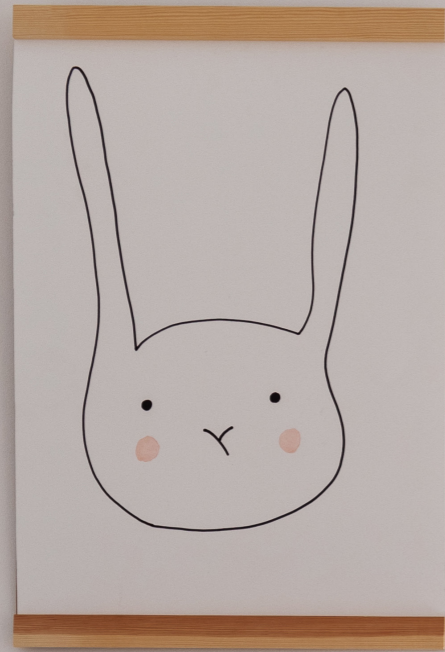

THE STORY

FOX & BADGER

DRAPERY COLLECTION

Immerse yourself in the friendly tale of The Fox & Badger. Printed across 100% Cotton, the vivid colours and quirky “scandy” inspired hand drawn characters make for a playful window covering in any child's bedroom. Our designers noticed a lack of contemporary children themed designs in the market, and thus Fox & Badger was formed. Available in two diversely suited colours, Fox & Badger will be the talk of the town every evening before bed, in many different childrens' room aesthetics. Coordinates with Tayalla by Maurice Kain.